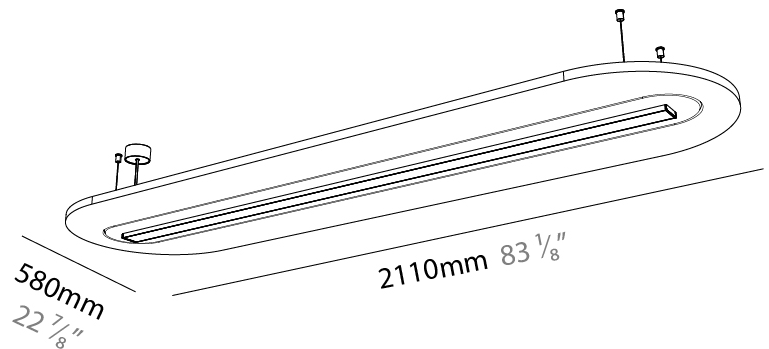

Diffuser: [PMMA - Opal / Clear / Microprism / Clear Microprism / Wallwash Double Asymmetric / Glare Control / Black Raster / Black Raster / Wallwash Left / Wallwash Right](#)

Fixture Finish: [SSR / BKV / CWI / CRY / HAB / UFT / ITA / RUA / FTG / MYG / LOD / PUS / FRO / FUP / KIA / POP / BLS / SPG / MEY / GOH / CHC / COM / ABZ / JAG / OBR / MOS / ROR](#)

Holder Finish: [SSR / BKV / CWI / CRY / HAB / LAG / UFT / ITA / RUA / RUR / MIC / FTG / MYG / TWT / LOD / PUS / FRO / FUP / KIA / POP / BLS / SPG / MEY / GOH / GUM / CHC / COM / ABZ / JAG](#)

Accent Finish: [OPL / MPM / CMP / BKR / WHR / GCL / WWR / WWL / WDA](#)

Acoustic Finish: [SFW / CYW / SEE / SYN / MTS / PMB / TTN / CYB / STO / DPE / BES / SHB / ARE / ANE / VRD / CRF](#)

Fixture Material: [Acoustic / Aluminum / PMMA](#)

Primary Material: [Acoustic](#)

Cable Details: [2000mm/78 3/4" or 6000mm/236 1/4" Cable, - Transparent](#)

ELECTRICAL

Lamp Type: LED
Input Wattage (W): 38.7
Total Output Wattage (W): 35.5
Dimming: [Non-dimming / DALI Dimming / MATTER Dimming](#)
Driver Included: No
Driver Location: Remote
Driver Class: Class 2
Input Voltage (V): 120 - 277
Upon Request: [0 - 10V Dimming / Phase Dimming](#)

LED

Color Temperature (°K): [2700 / 3000 / 3500 / 4000](#)
Max. Delivered Lumen (lm): Max 5540
Nominal Lumen (lm): Max 6420
CRI: >90 CRI
Lamp Life (hrs): 50000

OPTICAL

RATINGS AND CERTIFICATIONS

Certified By: [Certified for North American Standards](#)
IP rating: [IP20](#)