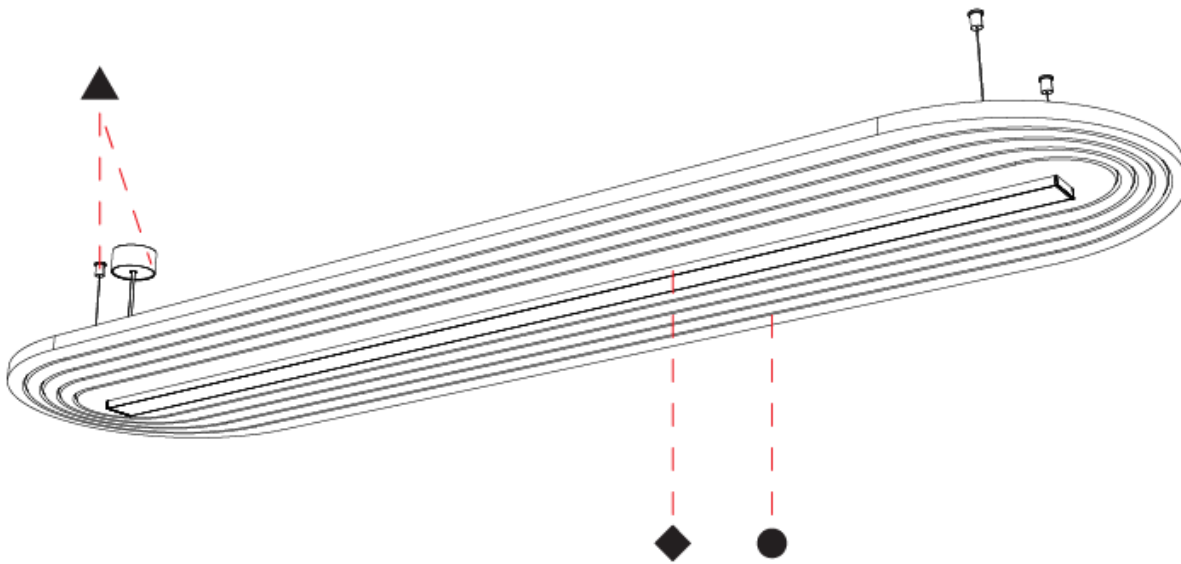

SERENII ROUND SUSPENSION

A3001187-

PROJECT	_____
TYPE	_____
SPECIFIER	_____
QUANTITY	_____
DATE	_____

A