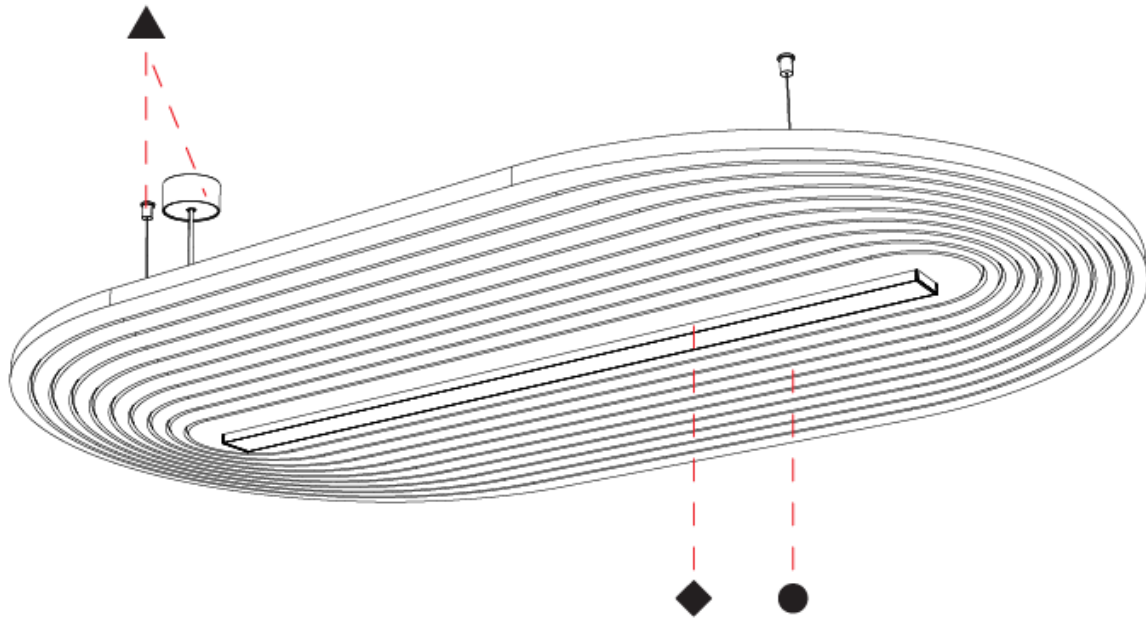

SERENII ROUND SUSPENSION

A3001186-

PROJECT	_____
TYPE	_____
SPECIFIER	_____
QUANTITY	_____
DATE	_____

A