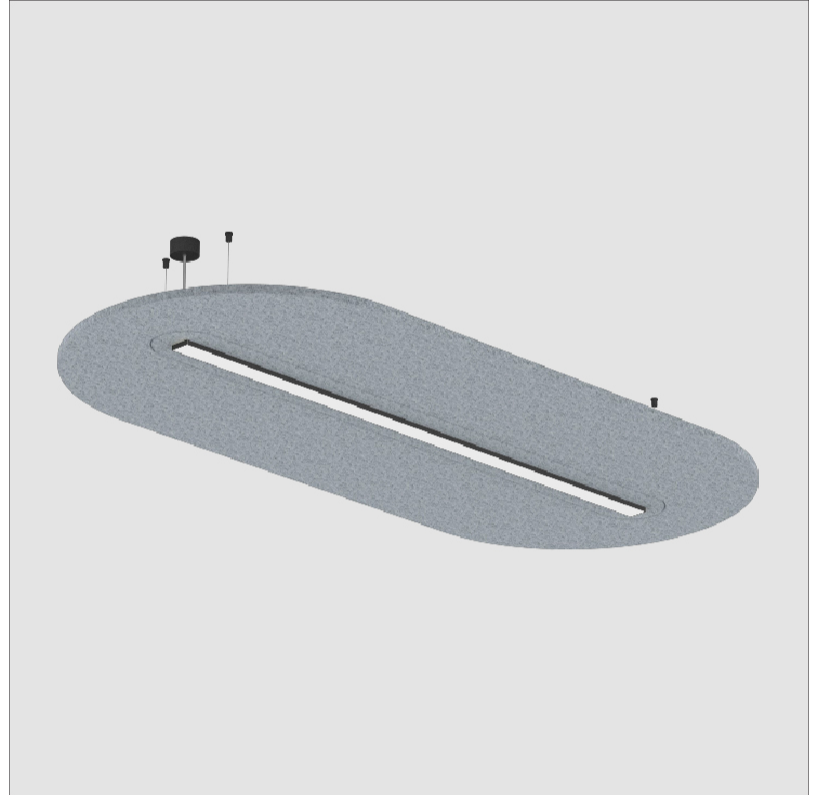

Holder Finish: [SSR / BKV / CWI / CRY / HAB / LAG / UFT / ITA / RUA / RUR / MIC / FTG / MYG / TWT / LOD / PUS / FRO / FUP / KIA / POP / BLS / SPG / MEY / GOH / GUM / CHC / COM / ABZ / JAG](#)

Accent Finish: [OPL / MPM / CMP / BKR / WHR / GCL / WWR / WWL / WDA](#)

Acoustic Finish: [SFW / CYW / SEE / SYN / MTS / PMB / TTN / CYB / STO / DPE / BES / SHB / ARE / ANE / VRD / CRF](#)

Fixture Material: [Acoustic / Aluminum / PMMA](#)

Primary Material: [Acoustic](#)

Cable Details: [2000mm/78 3/4" or 6000mm/236 1/4" Cable, - Transparent](#)

ELECTRICAL

Lamp Type: [LED](#)
Input Wattage (W): [38.7](#)
Total Output Wattage (W): [35.5](#)
Dimming: [Non-dimming / DALI Dimming / MATTER Dimming](#)
Driver Included: [No](#)
Driver Location: [Remote](#)
Driver Class: [Class 2](#)
Input Voltage (V): [120 - 277](#)
Upon Request: [0 - 10V Dimming / Phase Dimming](#)

LED

Color Temperature (°K): [2700 / 3000 / 3500 / 4000](#)
Max. Delivered Lumen (lm): [Max 5540](#)
Nominal Lumen (lm): [Max 6420](#)
CRI: [>90 CRI](#)
Lamp Life (hrs): [50000](#)

OPTICAL

RATINGS AND CERTIFICATIONS

Certified By: [Certified for North American Standards](#)

IP Rating: [IP20](#) © 2026, T 1800-388-3382, F 416-247-9319, www.zaneen.com

Available for International specifications by adding 'INT' at the end of the existing Model #. For assistance on 'custom' specifications, contact zteam@zaneen.com. In a constant effort to supply the best product, we reserve the right to change specifications or materials without notice. The most recent specification sheets are found at zaneen.com