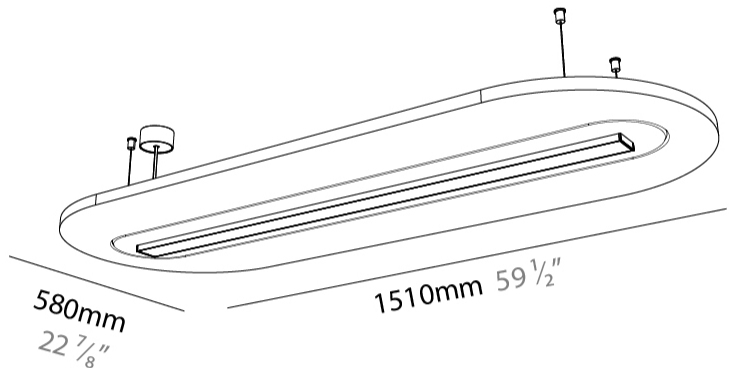

Diffuser: [PMMA - Opal / Clear / Microprism / Clear Microprism / Wallwash Double Asymmetric / Glare Control / Black Raster / Black Raster / Wallwash Left / Wallwash Right](#)

Fixture Finish: [SSR / BKV / CWI / CRY / HAB / UFT / ITA / RUA / FTG / MYG / LOD / PUS / FRO / FUP / KIA / POP / BLS / SPG / MEY / GOH / CHC / COM / ABZ / JAG / OBR / MOS / ROR](#)

Holder Finish: [SSR / BKV / CWI / CRY / HAB / LAG / UFT / ITA / RUA / RUR / MIC / FTG / MYG / TWT / LOD / PUS / FRO / FUP / KIA / POP / BLS / SPG / MEY / GOH / GUM / CHC / COM / ABZ / JAG](#)

Accent Finish: [OPL / MPM / CMP / BKR / WHR / GCL / WWR / WWL / WDA](#)

Acoustic Finish: [SFW / CYW / SEE / SYN / MTS / PMB / TTN / CYB / STO / DPE / BES / SHB / ARE / ANE / VRD / CRF](#)

Fixture Material: [Acoustic / Aluminum / PMMA](#)

Primary Material: [Acoustic](#)

Cable Details: [2000mm/78 3/4" or 6000mm/236 1/4" Cable, - Transparent](#)

ELECTRICAL

Lamp Type: LED
Input Wattage (W): 25.8
Total Output Wattage (W): 23.6
Dimming: [Non-dimming / DALI Dimming / MATTER Dimming](#)
Driver Included: No
Driver Location: Remote
Driver Class: Class 2
Input Voltage (V): 120 - 277
Upon Request: [0 - 10V Dimming / Phase Dimming](#)

LED

Color Temperature (°K): [2700 / 3000 / 3500 / 4000](#)
Max. Delivered Lumen (lm): Max 3694
Nominal Lumen (lm): Max 4280
CRI: >90 CRI
Lamp Life (hrs): 50000

OPTICAL

RATINGS AND CERTIFICATIONS

Certified By: Certified for North American Standards
IP rating: IP20