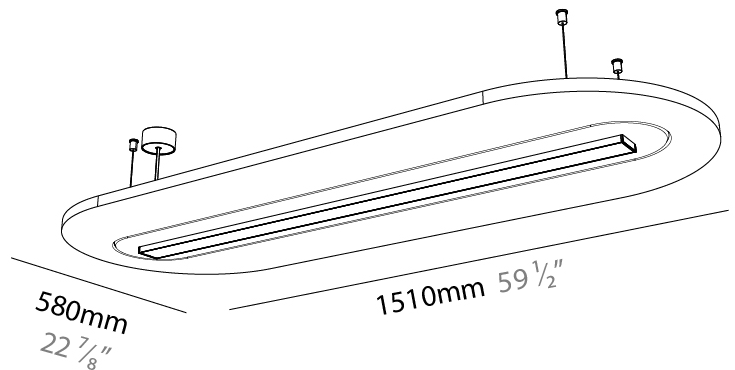

Diffuser: [PMMA - Opal / Clear / Microprism / Clear Microprism / Wallwash Double Asymmetric / Glare Control / Black Raster / Black Raster / Wallwash Left / Wallwash Right](#)

Fixture Finish: [SSR / BKV / CWI / CRY / HAB / UFT / ITA / RUA / FTG / MYG / LOD / PUS / FRO / FUP / KIA / POP / BLS / SPG / MEY / GOH / CHC / COM / ABZ / JAG / OBR / MOS / ROR](#)

Holder Finish: [SSR / BKV / CWI / CRY / HAB / LAG / UFT / ITA / RUA / RUR / MIC / FTG / MYG / TWT / LOD / PUS / FRO / FUP / KIA / POP / BLS / SPG / MEY / GOH / GUM / CHC / COM / ABZ / JAG](#)

Accent Finish: [OPL / MPM / CMP / BKR / WHR / GCL / WWR / WWL / WDA](#)

Acoustic Finish: [SFW / CYW / SEE / SYN / MTS / PMB / TTN / CYB / STO / DPE / BES / SHB / ARE / ANE / VRD / CRF](#)

Fixture Material: [Acoustic / Aluminum / PMMA](#)

Primary Material: [Acoustic](#)

Cable Details: [2000mm/78 3/4" or 6000mm/236 1/4" Cable, - Transparent](#)

ELECTRICAL

Lamp Type: LED
Input Wattage (W): 47.3
Total Output Wattage (W): 42.7
Dimming: [Non-dimming / DALI Dimming / MATTER Dimming](#)
Driver Included: No
Driver Location: Remote
Driver Class: Class 2
Input Voltage (V): 120 - 277
Upon Request: [0 - 10V Dimming / Phase Dimming](#)

LED

Color Temperature (°K): [2700 / 3000 / 3500 / 4000](#)
Max. Delivered Lumen (lm): Max 6567
Nominal Lumen (lm): Max 7840
CRI: >90 CRI
Lamp Life (hrs): 50000

OPTICAL

RATINGS AND CERTIFICATIONS

Certified By: Certified for North American Standards
IP rating: IP20